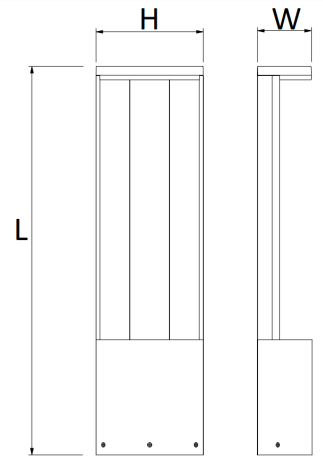

**LAL-12V-120-23-30K-BR**  
**LAL-12V-120-23-30K-BK**

**12V LED AREA LIGHTS-GROUND OR SURFACE MOUNT**

Ideal for paths, outdoor areas and landscape lighting.

**ELECTRICAL SPECIFICATIONS:**

- Voltage: 12V AC/DC
- Wattage: 10W
- Efficacy: 72LM/W

**HOUSING SPECIFICATIONS:**

- Housing Material: Die-cast Aluminum-Powder
- Finish: Bronze Or Black
- Total Height: 23"
- Custom Design Aluminum Spike Included
- Surface Mount base Included
- 8FT. STP-2 18AWG lead wire Included
- IP rating: IP67, Wet Locations

**CERTIFICATIONS:**

**DIMENSIONS:**

22.83" (L) X 6.30" (H) X 3.15" (W)

MODEL	WATTS	VOLTAGE	LUMENS	COLOR TEMP.
LAL-12V-120-23-30K-BR	10W	12VAC/DC	720LM	3000K
LAL-12V-120-23-30K-BK	10W	12VAC/DC	720LM	3000K

**ACCESSORIES INCLUDED:**

8ft. SPT-2 18AWG Lead Wire

**LIGHTING SPECIFICATIONS:**

- Light Source: Integrated SMD LED Module
- Lens: Heavy-Duty Frosted PC Lens
- Total lumens: 720LM
- Color Temperature: 3000K
- Beam Angle: 120°